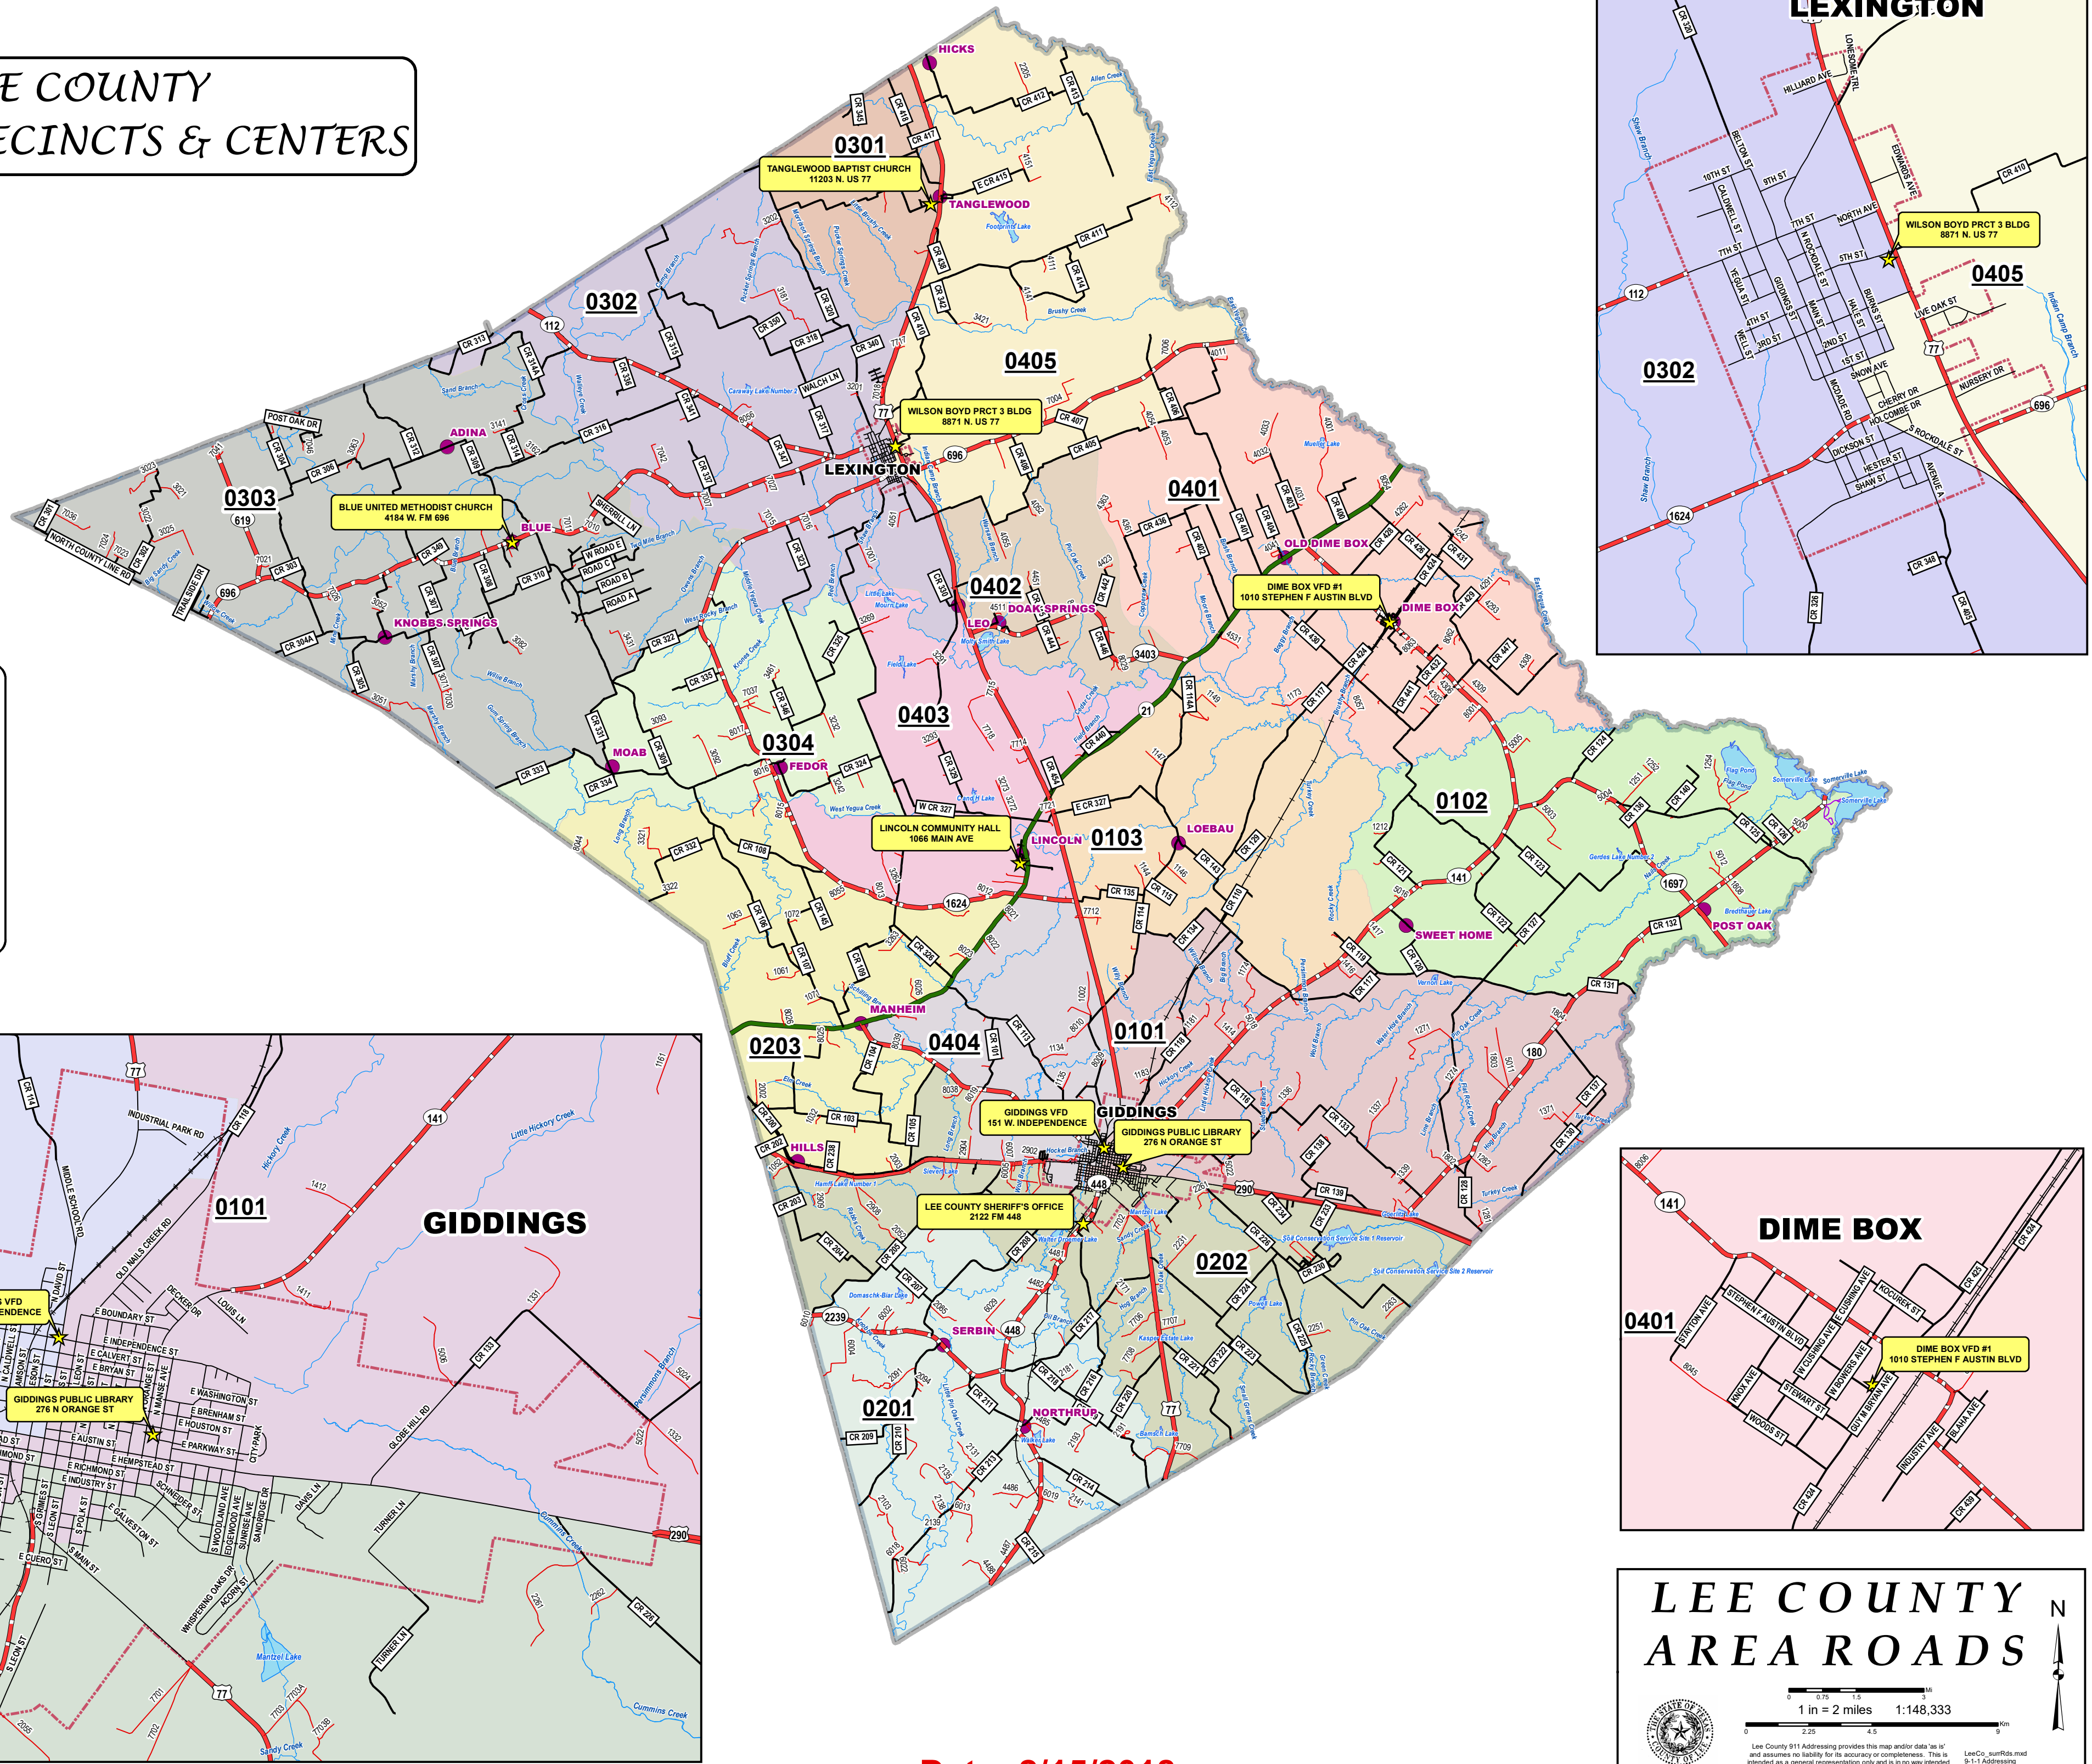

LEE COUNTY VOTING PRECINCTS & CENTERS

LEGEND

- CITY ST
- COUNTY RD
- CROSSOVER
- FARM TO MARKET
- FEEDER
- PARK RD
- PRIVATE RD
- STATE HWY
- US HWY
- ★ Polling Locations
- ▭ Incorporated City
- Town/Community
- Railroad
- ▭ Lake/Pond
- Streams/Creeks

**LEE COUNTY
AREA ROADS**

1 in = 2 miles 1:148,333

Lee County 911 Addressing provides this map and/or data as is and assumes no liability for its accuracy or completeness. This is intended as a general representation only and is in no way intended to be used as survey grade information.